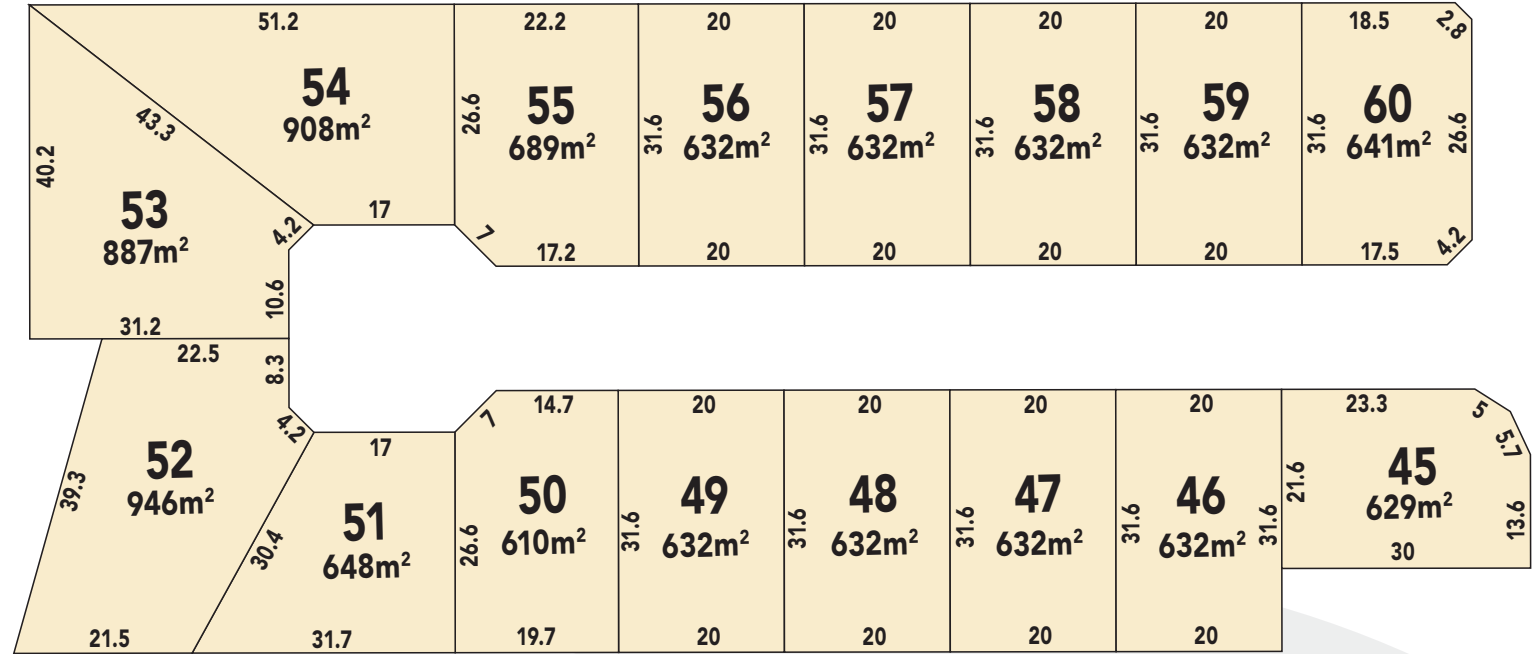

**STAGE ONE**

Lana Bennett  
Yorke Peninsula Real Estate  
Phone 8852 4540 Mobile 0448 850 275

RLA 100637

[www.seascapestansbury.com.au](http://www.seascapestansbury.com.au)

DEVELOPED BY  
**burkeurban**

Stage 1  
 Future Stages